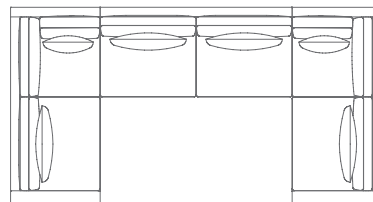

COMMON SECTIONAL CONFIGURATIONS

LEFT CHAISE SECTIONAL

137" w x 73" d x 36" h
COM 32 yds
◦ 1x left arm chaise
◦ 1x right arm sofa

RIGHT ARM SECTIONAL

138" w x 92" d x 36" h
COM 40 yds, 603 sqft
◦ 1x left arm return sofa
◦ 1x right arm sofa

U-SECTIONAL

174" w x 92" d x 36" h
COM 59 yds, 864 sqft
◦ 1x left arm return sofa
◦ 1x armless sofa
◦ 1x right arm return sofa

3-PC CORNER SECTIONAL

139" w x 139" d x 36" h
COM 50 yds, 772 sqft
◦ 1x left arm sofa
◦ 1x corner chair
◦ 1x right arm sofa