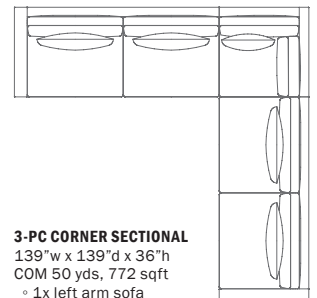

COMPONENTS COMPATIBLE WITH ALL HAYWOOD COLLECTIONS

CORNER CHAIR

42" w x 42.5" d x 36" h
seat width: 27"; seat depth: 19"
seat height: 19"; arm height: 36"
COM 11 yds, COL 158 sqft

ARMLESS CHAIR

33" w x 42.5" d x 36" h
seat width: 33"; seat depth: 19"
seat height: 19"
COM 8.5 yds, COL 115 sqft

ARMLESS LOVESEAT

65" w x 42.5" d x 36" h
seat width: 65"; seat depth: 19"
seat height: 19"
COM 13.5 yds

ARMLESS SOFA

90" w x 42.5" d x 36" h
seat width: 90"; seat depth: 19"
seat height: 19"
COM 18 yds, COL 272 sqft

COMMON SECTIONAL CONFIGURATIONS

LEFT CHAISE SECTIONAL

137" w x 73" d x 36" h
COM 32 yds
◦ 1x left arm chaise
◦ 1x right arm sofa

RIGHT ARM SECTIONAL

138" w x 92" d x 36" h
COM 40 yds, 603 sqft
◦ 1x left arm return sofa
◦ 1x right arm sofa

U-SECTIONAL

174" w x 92" d x 36" h
COM 59 yds, 864 sqft
◦ 1x left arm return sofa
◦ 1x armless sofa
◦ 1x right arm return sofa

3-PC CORNER SECTIONAL

139" w x 139" d x 36" h
COM 50 yds, 772 sqft
◦ 1x left arm sofa
◦ 1x corner chair
◦ 1x right arm sofa