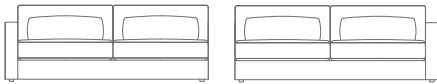

PROFILE

90 SOFA

90" w x 42.5" d x 36" h
seat width: 79"; seat depth: 19"
seat height: 19"; arm height: 28"
COM 19 yds, COL 285 sqft

100 SOFA

100" w x 42.5" d x 36" h
seat width: 89"; seat depth: 19"
seat height: 19"; arm height: 28"
COM 20 yds, COL 313 sqft

CHAIR

41" w x 42.5" d x 36" h
seat width: 30"; seat depth: 19"
seat height: 19"; arm height: 28"
COM 12.5 yds

SWIVEL CHAIR

41" w x 42.5" d x 36" h
seat width: 30"; seat depth: 19"
seat height: 19"; arm height: 29"
COM 12.5 yds

OTTOMAN

31" w x 25" d x 19" h
COM 3.5 yds

LEFT OR RIGHT ARM CHAISE

41" w x 73" d x 36" h
seat width: 35"; seat depth: 50"
seat height: 19"; arm height: 28"
COM 12.5 yds

LEFT OR RIGHT ARM RETURN SOFA

92" w x 42.5" d x 36" h
seat width: 70"; seat depth: 19"
seat height: 19"; arm height: 28"
COM 20.5 yds, COL 296 sqft

LEFT OR RIGHT ARM SOFA

96" w x 42.5" d x 36" h
seat width: 90"; seat depth: 19"
seat height: 19"; arm height: 28"
COM 19.5 yds, COL 307 sqft

LEFT OR RIGHT ARM LOVESEAT

70" w x 42.5" d x 36" h
seat width: 64"; seat depth: 19"
seat height: 19"; arm height: 28"
COM 15.5 yds