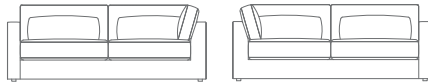

PROFILE

90 SOFA

90" w x 42.5" d x 36" h
seat width: 79"; seat depth: 19"
seat height: 19"; arm height: 28"
COM 19 yds, COL 285 sqft

100 SOFA

100" w x 42.5" d x 36" h
seat width: 89"; seat depth: 19"
seat height: 19"; arm height: 28"
COM 20 yds, COL 313 sqft

CHAIR

41" w x 42.5" d x 36" h
seat width: 30"; seat depth: 19"
seat height: 19"; arm height: 28"
COM 12.5 yds

SWIVEL CHAIR

41" w x 42.5" d x 36" h
seat width: 30"; seat depth: 19"
seat height: 19"; arm height: 29"
COM 12.5 yds

OTTOMAN

31" w x 25" d x 19" h
COM 3.5 yds

LEFT OR RIGHT ARM CHAISE

41" w x 73" d x 36" h
seat width: 35"; seat depth: 50"
seat height: 19"; arm height: 28"
COM 12.5 yds

LEFT OR RIGHT ARM RETURN SOFA

92" w x 42.5" d x 36" h
seat width: 70"; seat depth: 19"
seat height: 19"; arm height: 28"
COM 20.5 yds, COL 296 sqft

LEFT OR RIGHT ARM SOFA

96" w x 42.5" d x 36" h
seat width: 90"; seat depth: 19"
seat height: 19"; arm height: 28"
COM 19.5 yds, COL 307 sqft

LEFT OR RIGHT ARM LOVESEAT

70" w x 42.5" d x 36" h
seat width: 64"; seat depth: 19"
seat height: 19"; arm height: 28"
COM 15.5 yds